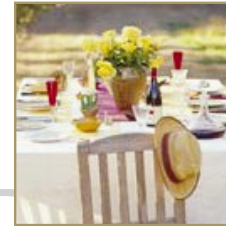

Set the Date
Event planning services

Entertaining is a lifestyle experience. Customize your event with an exquisite menu and theme that is tailored to create ambience for an unforgettable affair. Whether you are having an intimate dinner for two or for 100, anniversary, birthday, proposal, graduation, themed era affairs, promotion, book signing, record release, art showcase, product launch, brand experience, executive or employee retreat, hosting a party can be easy by having an intimate planner create a welcoming environment for you and your guests to enjoy themselves. The possibilities are endless for a private festivity or any other corporate event. Log on to our website at www.setthedatenow.com and experience a lifestyle of intimate and personal entertaining.

Calling All Couples

Want to do something special for that special someone in your life?

Romance "Me Over" again Themed Dinner for 2 - Any Occasion
Intimate packages from \$199. Dine in the privacy of your own home.

Intimate Picnic for 2

A picnic basket is personalized to your own special tastes...filled with delectables, music, flowers, fine wine(s), book of romance and much more!

From \$199

Intimate Dinner for 2

One course plated dinner, flowers and music that creates a romantic ambience.